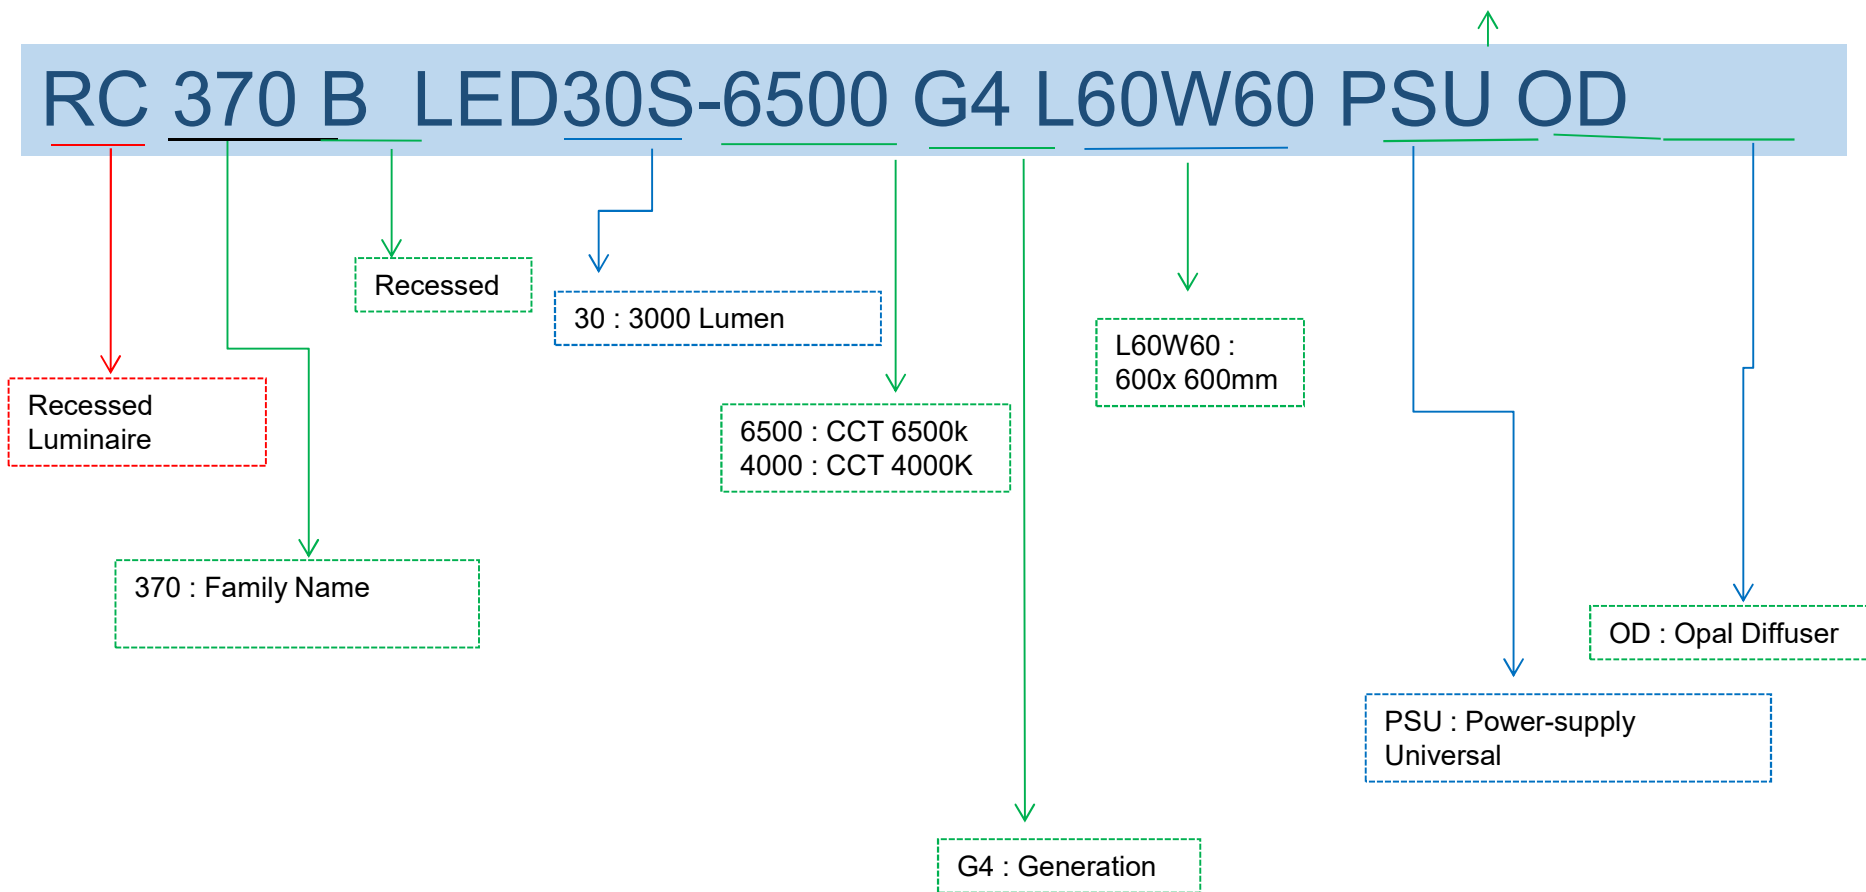

How to read the Cat ref

Ordering Codes:

S No.	12 NC	Description	Qty Per Box	Spare Driver 12 NC
1	919515812137	RC370B LED30S -6500 G4 L60 W60 PSU OD	2	441539003861
2	919515812153	RC370B LED30S -4000 G4 L60 W60 PSU OD	2	441539003861