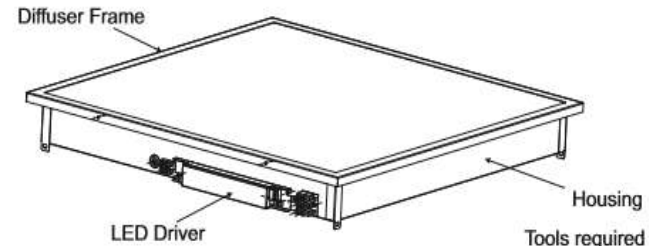

PHILIPS

Troffer

Recessed

 THIS LUMINAIRE MUST BE EARTHED

Tools required for installation :
1-Screw Driver

Product Dimensions

4415 109 20010

! ATTENTION: Install in accordance with national and local building and electrical codes.