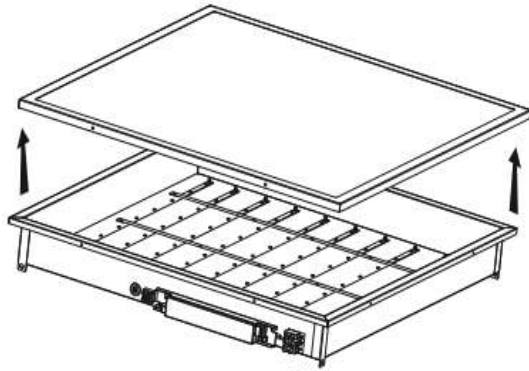

MI Sheet

Only for any servicing work
Diffuser frame can be opened (but not recommended)

Remove 4 nos. screws from Diffuser Frame
to open the Fitting for access.