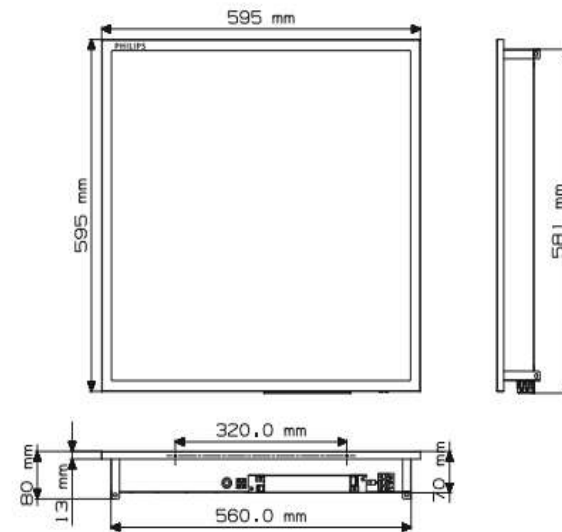

PHILIPS

Troffer

Recessed

 THIS LUMINAIRE MUST BE EARTHED

Tools required for installation :
1-Screw Driver

Product Dimensions

4415 109 20010

! ATTENTION: Install in accordance with national and local building and electrical codes.