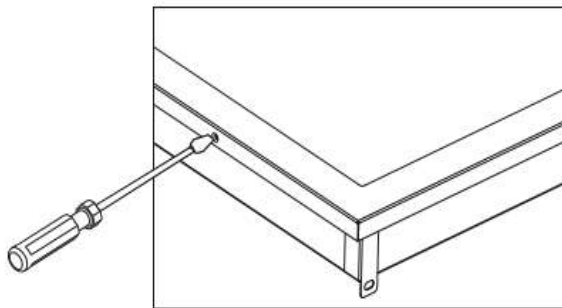

Unscrew to open
Diffuser Frame

Installation Instructions

PHILIPS